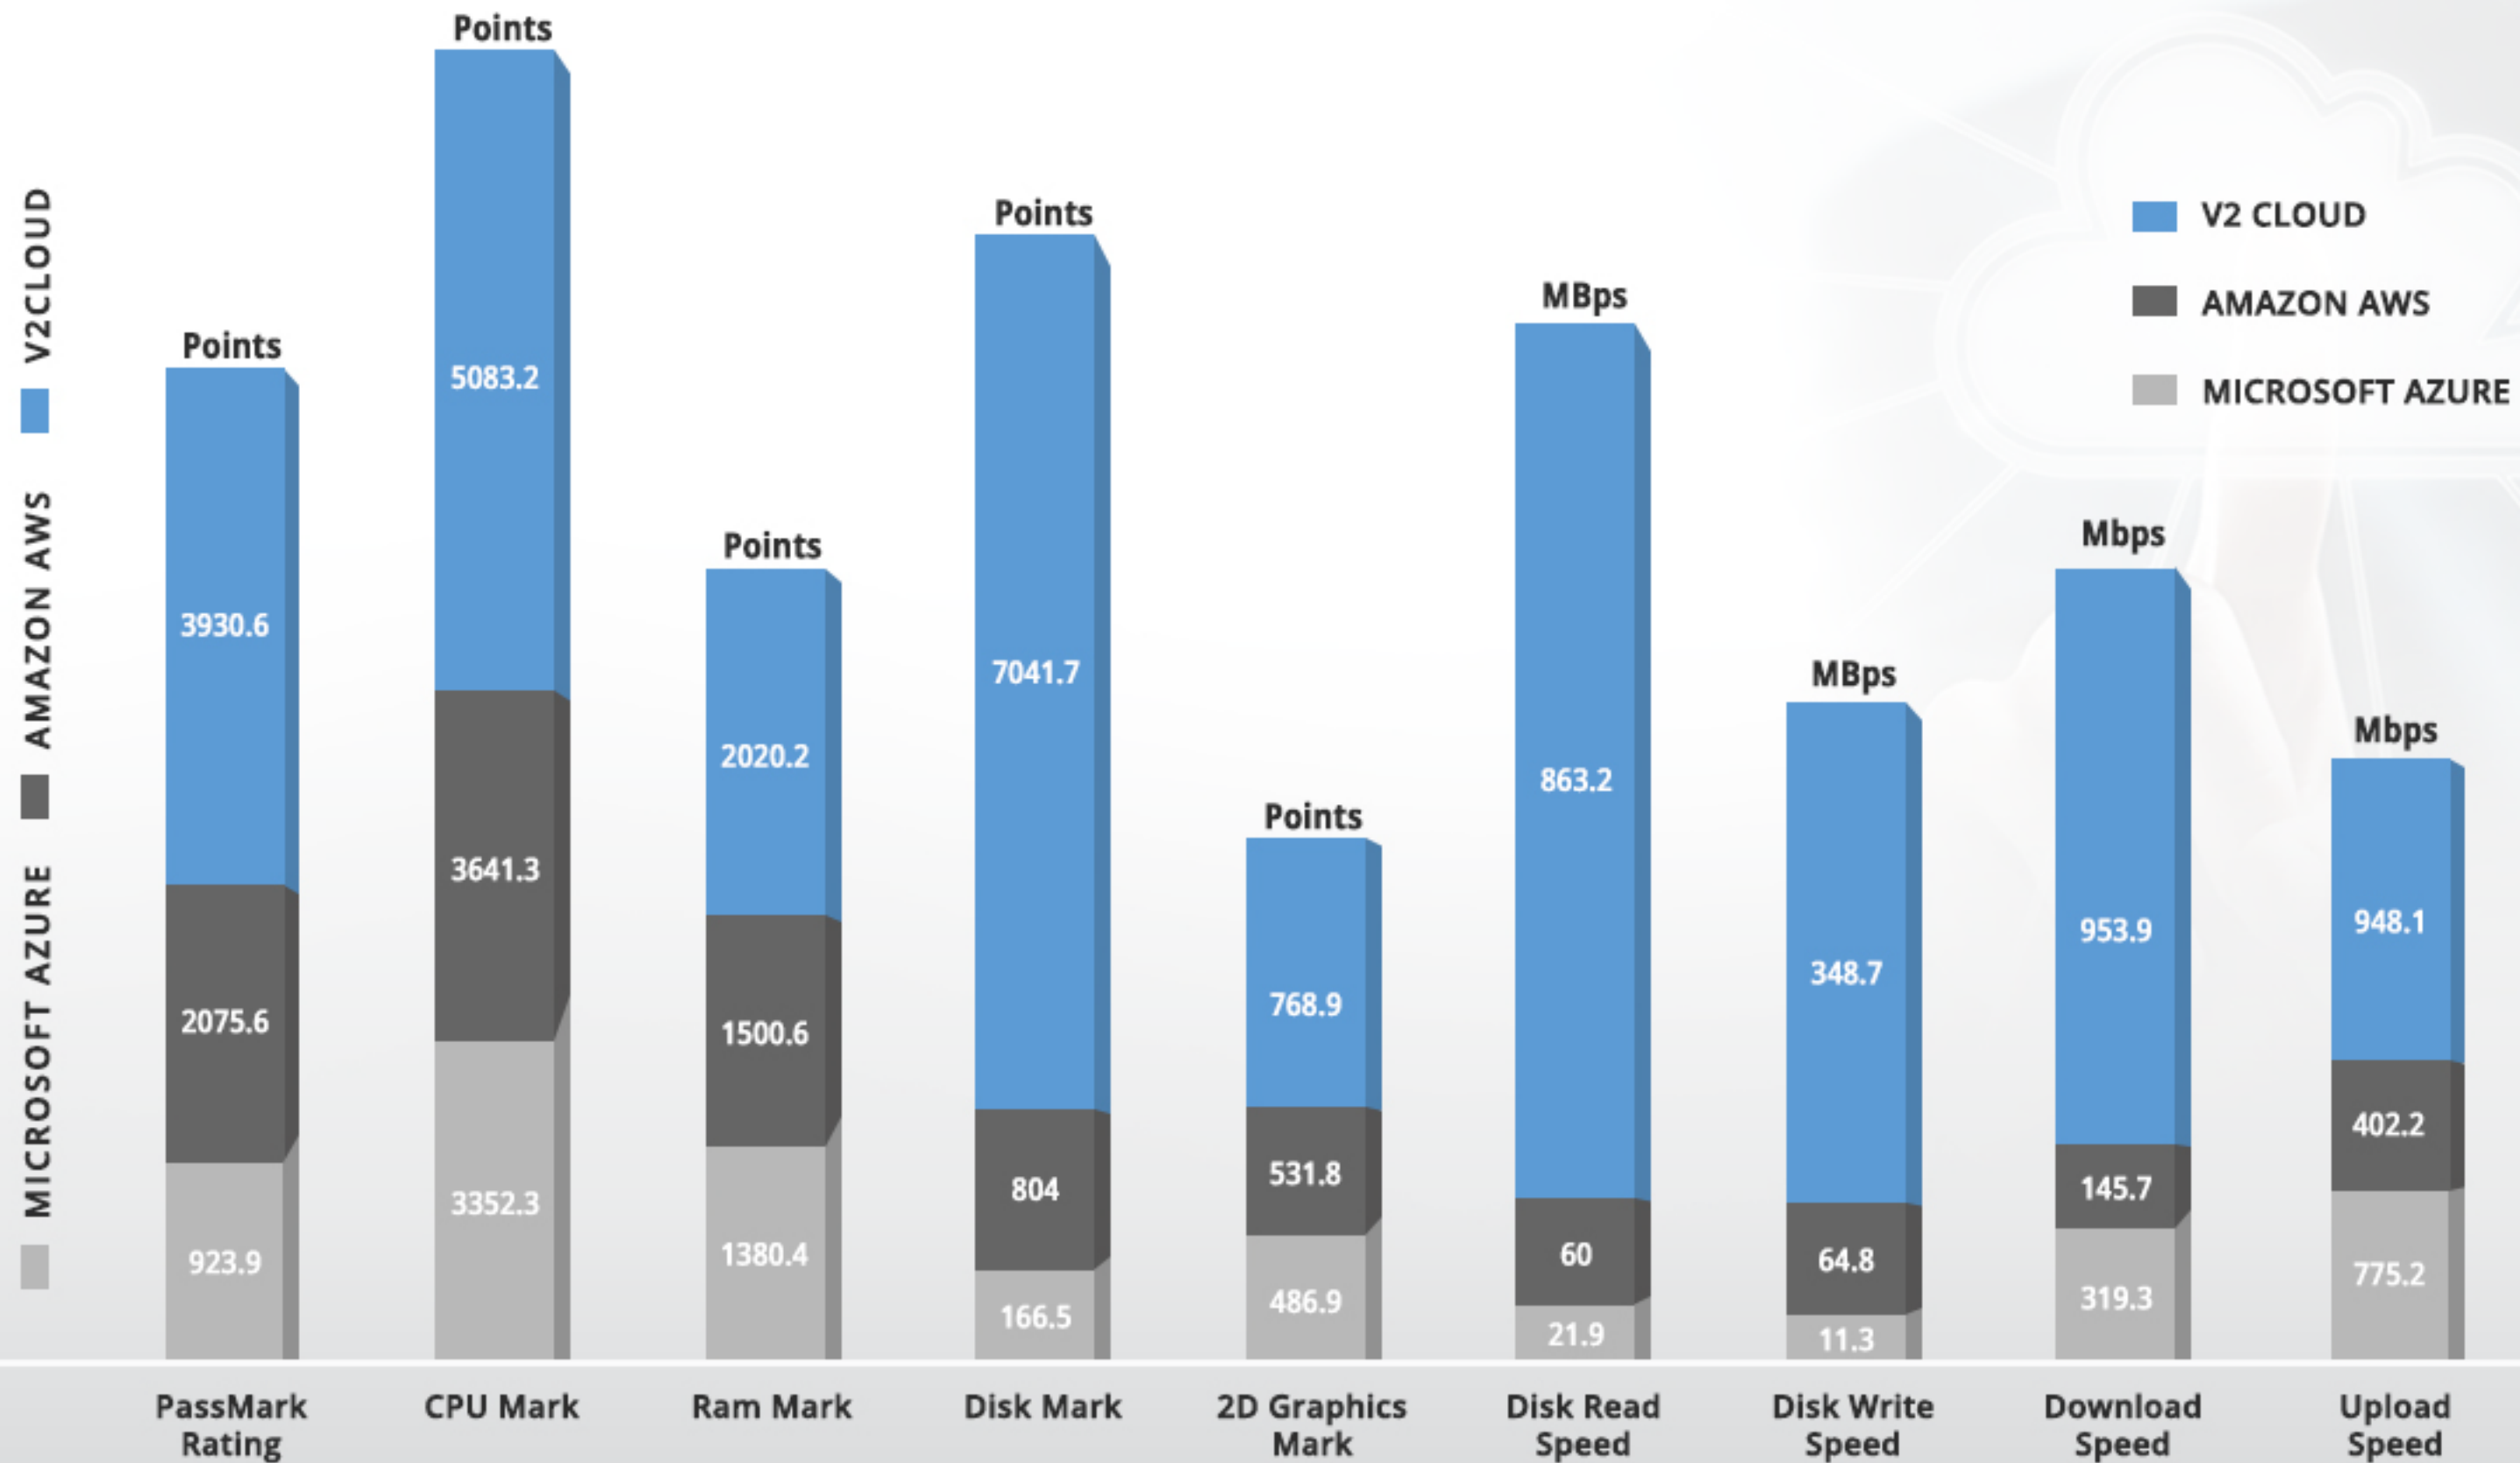

Cloud Providers Speed Analysis

Note: All tests were performed using a basic Windows instance with 2 vCPUs, 4.0 GB RAM.